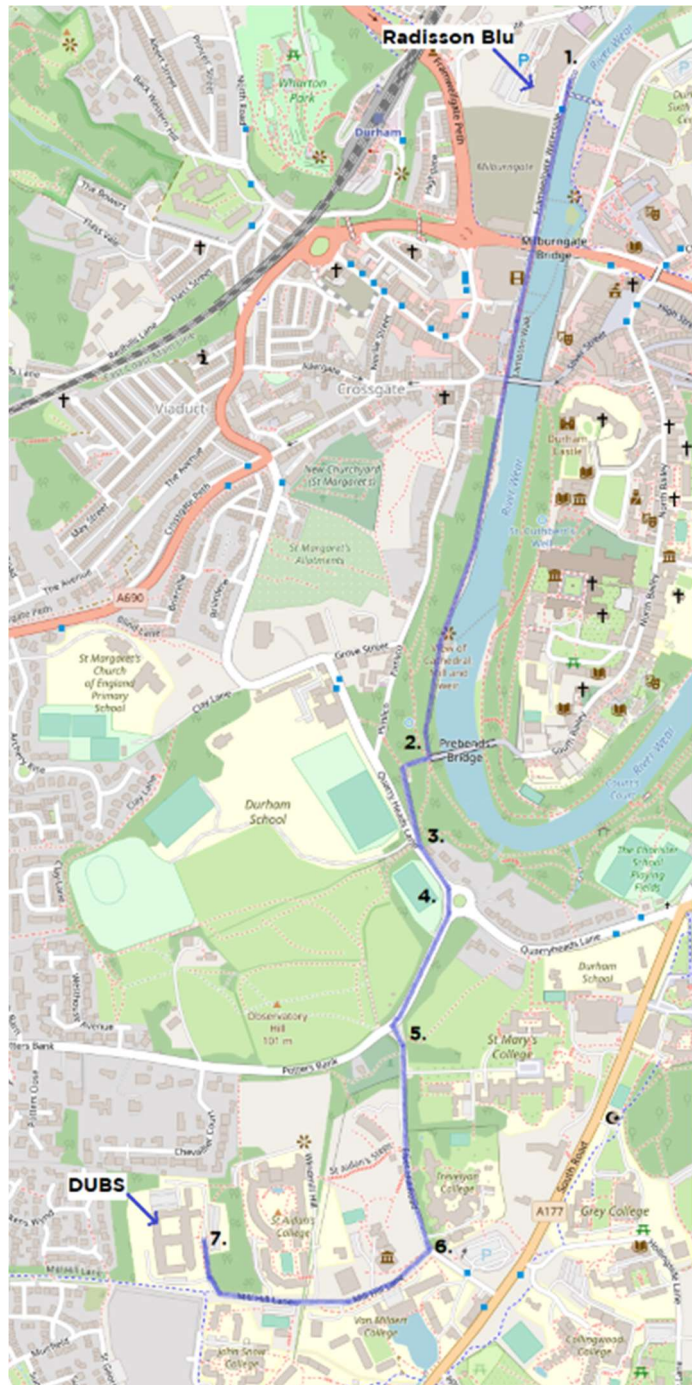

## Walking Directions from Radisson Blu to DUBS

### Radisson Sas Hotel

Framwelgate Waterside, Durham  
DH99 1NS

1. Walk south on Framwelgate Waterside
2. Turn right at S Bailey/Prebends' Bridge
3. Continue onto Quarryheads Ln
4. At the roundabout, take the 1st exit onto Potters Bank
5. Turn left onto Elvet Hill Rd
6. Turn right onto Millhill Ln
7. Arrive at **DUBS**  
Millhill Ln, Durham DH1 3LB

## Walking directions from Delta Hotels by Marriott to DUBS

Delta Hotels by Marriott Durham Royal County, Old Elvet, Durham DH1 3JN

1. Walk north on New Elvet towards Elvet Bridge and turn left onto Elvet Bridge
2. Turn left towards Saddler St  
Take the stairs
3. Continue onto N Bailey

4. Cross Prebends Bridge
5. Continue onto Quarryheads Ln
6. At the roundabout, take the 1st exit onto Potters Bank
7. Turn left onto Elvet Hill Rd
8. Turn right onto Millhill Ln
9. Arrive at DUBS

Millhill Ln, Durham DH1 3LB