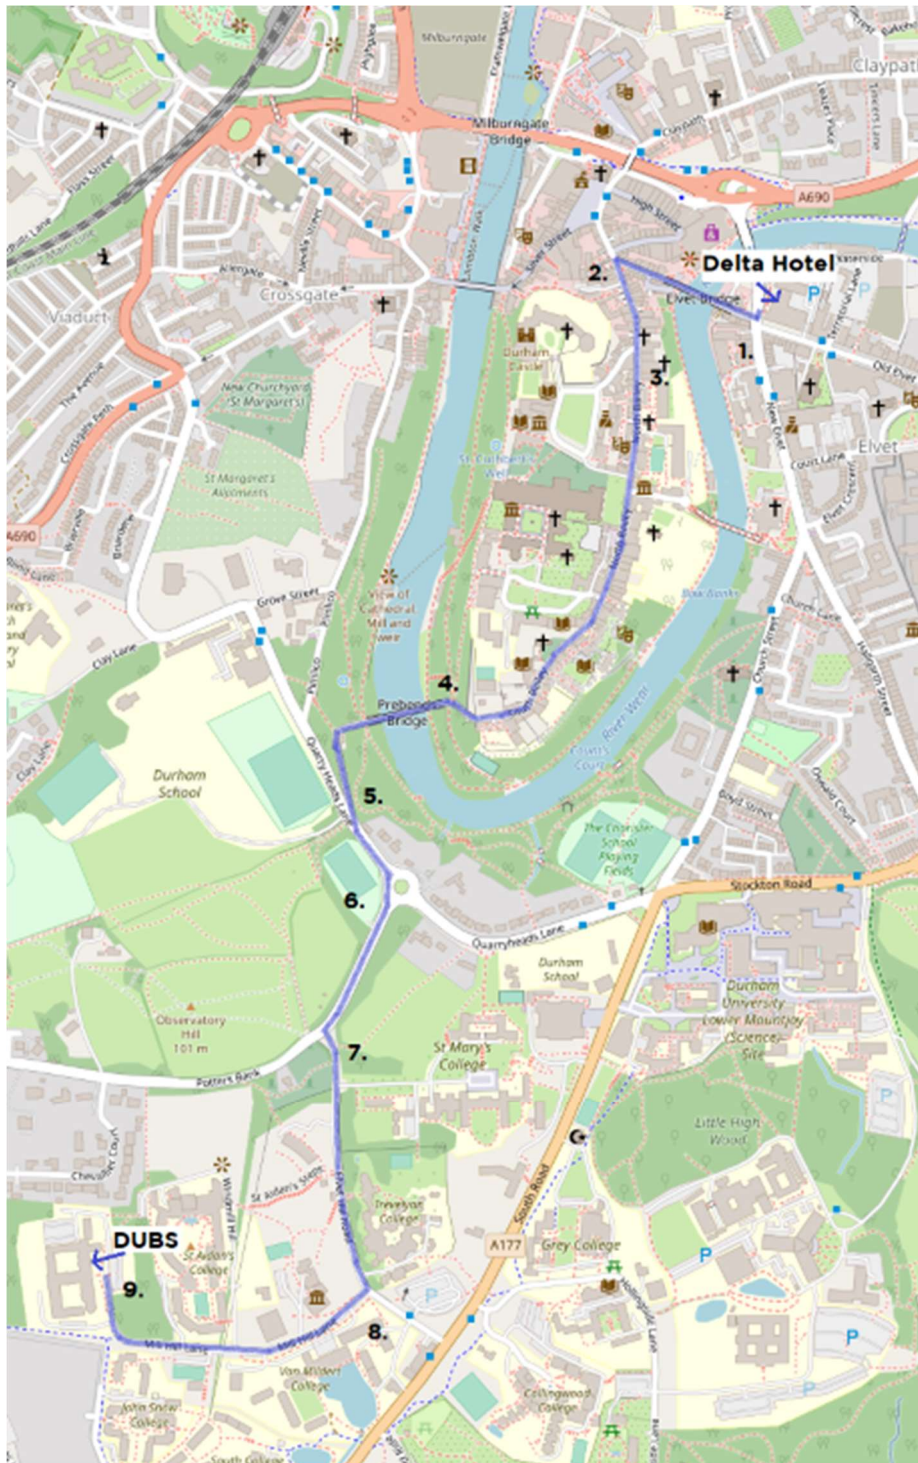

## Walking Directions from Radisson Blu to DUBS

### Radisson Sas Hotel

Framwelgate Waterside, Durham  
DH99 1NS

1. Walk south on Framwelgate Waterside
2. Turn right at S Bailey/Prebends' Bridge
3. Continue onto Quarryheads Ln
4. At the roundabout, take the 1st exit onto Potters Bank
5. Turn left onto Elvet Hill Rd
6. Turn right onto Millhill Ln
7. Arrive at **DUBS**  
Millhill Ln, Durham DH1 3LB

## Walking directions from Delta Hotels by Marriott to DUBS

Delta Hotels by Marriott Durham Royal County, Old Elvet, Durham DH1 3JN

1. Walk north on New Elvet towards Elvet Bridge and turn left onto Elvet Bridge
2. Turn left towards Saddler St  
Take the stairs
3. Continue onto N Bailey

4. Cross Prebends Bridge
5. Continue onto Quarryheads Ln
6. At the roundabout, take the 1st exit onto Potters Bank
7. Turn left onto Elvet Hill Rd
8. Turn right onto Millhill Ln
9. Arrive at DUBS

Millhill Ln, Durham DH1 3LB